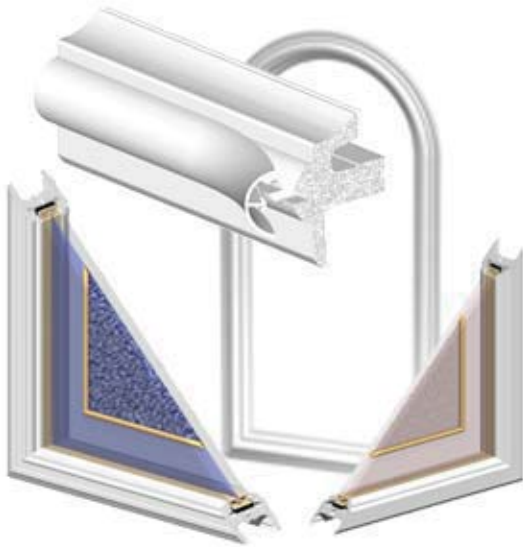

PVC Door Lite Frames

PVC Door Lite Frame:

- ▶ Strip Screw Cover provides a seamless interior finish.
- ▶ Co-extruded **PVC gasket eliminates the need for messy caulking.**
- ▶ Frame set includes interior and exterior frame, PVC strip screw cover and screws.
- ▶ Frames match Polytex Steel Slabs.
- ▶ Available pre-assembled or in lineals

| Part # | Description |
|---------------|--|
| PVC287-EXT | Exterior Frame lineal, 164" long (25 pcs/box) |
| PVC287-INT | Interior Frame with screw strip lineal, 164" long (25 pcs/box) |
| PVC287-SCVR | Screw Cover lineal, 164" long |
| PVC0836 | 8" x 36" assembled frame set |
| PVC2236 | 22" x 36" assembled frame set |
| PVC0848 | 8" x 48" assembled frame set |
| PVC2248 | 22" x 48" assembled frame set |
| PVC0764 | 7" x 64" assembled frame set |
| PVC2064 | 20" x 64" assembled frame set |
| PVC2264 | 22" x 64" assembled frame set |
| PVC0880 | 8" x 80" assembled frame set |
| PVC2080 | 20" x 80" assembled frame set |
| PVC2280 | 22" x 80" assembled frame set |
| PVCCUSTOM | Custom sized frames available by special order. |