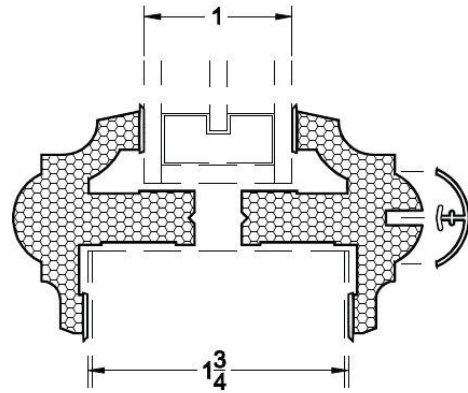

PVC Door Lite Frames

PVC Door Lite Frame:

- ▶ Strip Screw Cover provides a seamless interior finish.
- ▶ Co-extruded **PVC gasket eliminates the need for messy caulking.**
- ▶ Frame set includes interior and exterior frame, PVC strip screw cover and screws.
- ▶ Frames match Polytex Steel Slabs.
- ▶ Available pre-assembled or in lineals

| Part # | Description |
|---------------|--|
| PVC287-EXT | Exterior Frame lineal, 164" long (25 pcs/box) |
| PVC287-INT | Interior Frame with screw strip lineal, 164" long (25 pcs/box) |
| PVC287-SCVR | Screw Cover lineal, 164" long |
| PVC0836 | 8" x 36" assembled frame set |
| PVC2236 | 22" x 36" assembled frame set |
| PVC0848 | 8" x 48" assembled frame set |
| PVC2248 | 22" x 48" assembled frame set |
| PVC0764 | 7" x 64" assembled frame set |
| PVC2064 | 20" x 64" assembled frame set |
| PVC2264 | 22" x 64" assembled frame set |
| PVC0880 | 8" x 80" assembled frame set |
| PVC2080 | 20" x 80" assembled frame set |
| PVC2280 | 22" x 80" assembled frame set |
| PVCCUSTOM | Custom sized frames available by special order. |